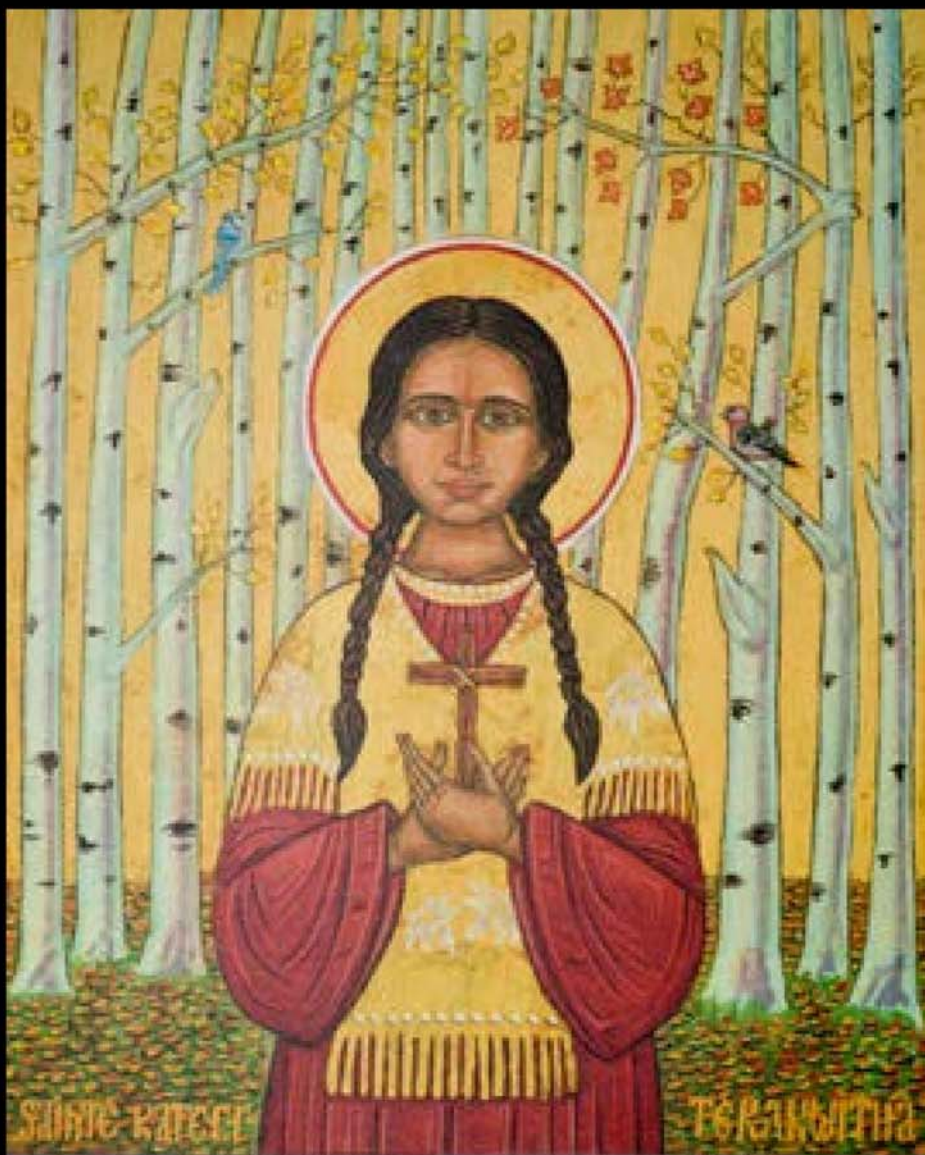

# KATERI

## *Iakoia'tatokénhti*

Saint Kateri Tekakwitha - The Lily of the Mohawks - 1656 - 1680

Icon painted by Fr Sylvain Lalande (p. 28)

URGENT MESSAGE (p. 35)

Winter 2018 - No. 270